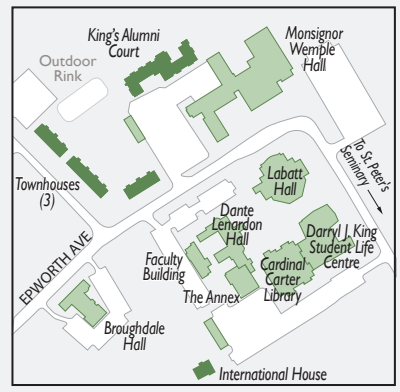

Western

Health Sciences Building

- Emergency Phone
- Barrier-free (accessible) meters
- Visitor parking lot
See detailed parking maps for additional visitor parking at meters and pay & display areas.
- Student housing
- Off-campus buildings housing Western facilities

For a broad selection of parking and other campus maps visit geography.uwo.ca/campusmaps/
Barrier-free parking is available in all lots.