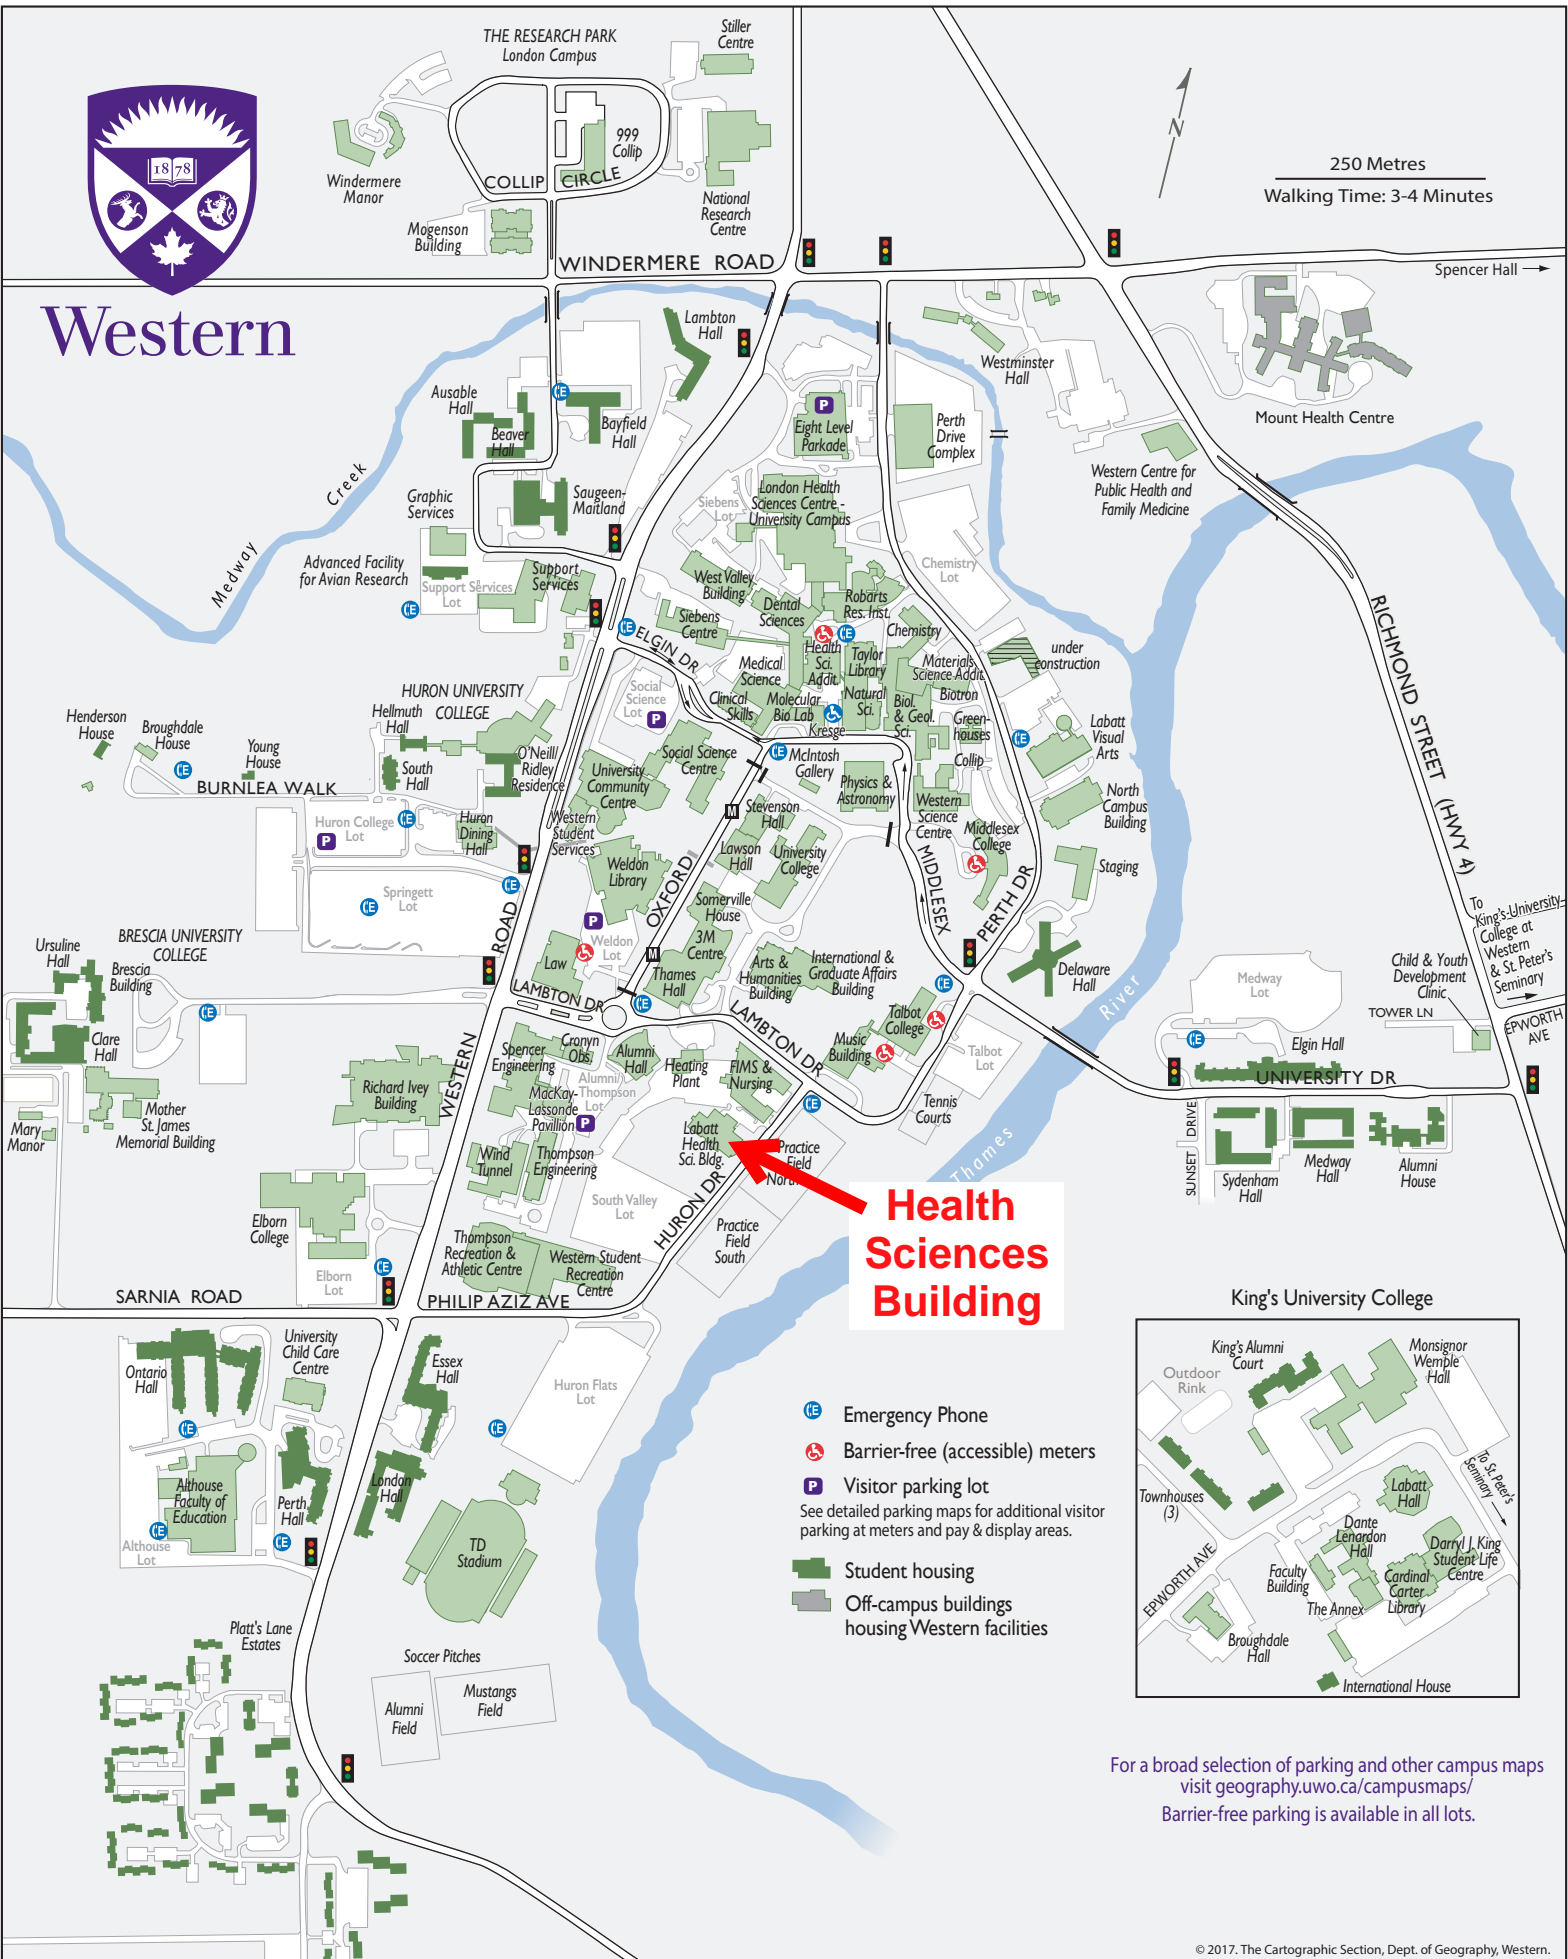

Western

Health Sciences Building

- Emergency Phone
- Barrier-free (accessible) meters
- Visitor parking lot
See detailed parking maps for additional visitor parking at meters and pay & display areas.
- Student housing
- Off-campus buildings housing Western facilities

For a broad selection of parking and other campus maps visit geography.uwo.ca/campusmaps/
Barrier-free parking is available in all lots.